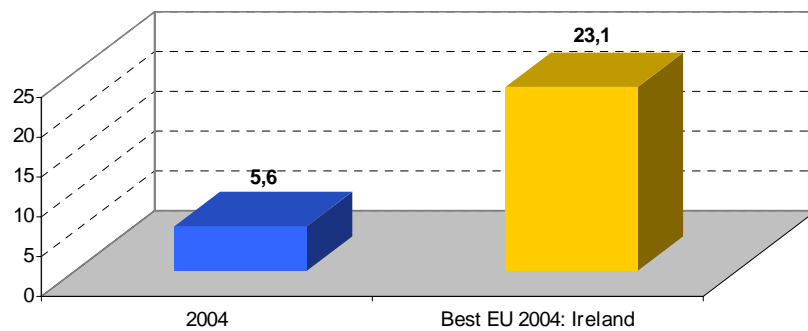

ASSESSMENT BY TURKISH BUSINESS FEDERATIONS:

Contact the expert: [\(email\)](#)

Overall progress in reforms to adapt education and training systems to new labour market requirements in Turkey

Early School Leavers in % of 18-24 years old with at most lower secondary education: Turkey

Source: Eurostat

Science & Technology Graduates per 1000 population aged 20-29 years: Turkey

Source: Eurostat