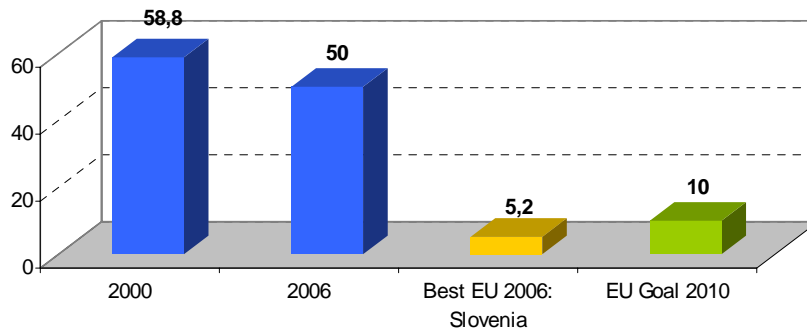

ASSESSMENT BY TURKISH BUSINESS FEDERATIONS:

Contact the expert: [\(email\)](#)

Overall progress in reforms to adapt education and training systems to new labour market requirements in Turkey

Early School Leavers in % of 18-24 years old with at most lower secondary education: Turkey

Source: Eurostat

Science & Technology Graduates per 1000 population aged 20-29 years: Turkey

Source: Eurostat