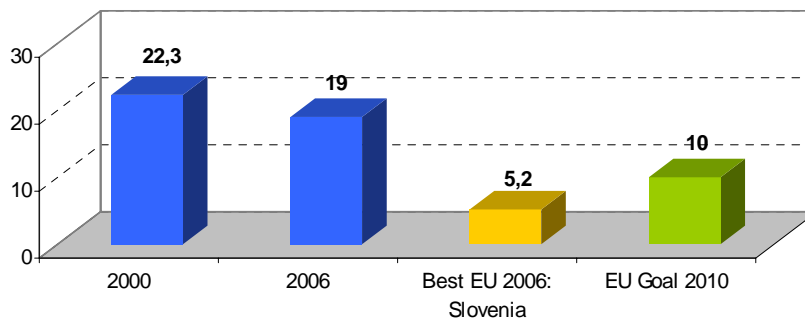

**ASSESSMENT BY ROMANIAN BUSINESS FEDERATION:**

Contact the expert: [\(email\)](#)

**Overall progress in reforms to adapt education and training systems to new labour market requirements in Romania**

Early School Leavers in % of 18-24 years old with at most lower secondary education: Romania

Source: Eurostat

Science & Technology Graduates per 1000 population aged 20-29 years: Romania

Source: Eurostat