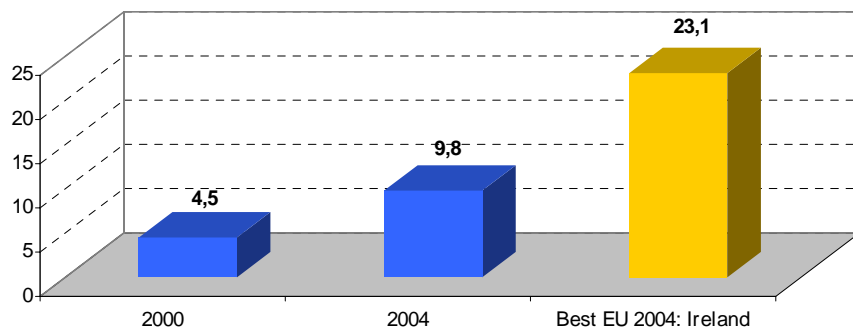

**ASSESSMENT BY ROMANIAN BUSINESS FEDERATION:**

Contact the expert: [\(email\)](#)

**Overall progress in reforms to adapt education and training systems to new labour market requirements in Romania**

Early School Leavers in % of 18-24 years old with at most lower secondary education: Romania

Source: Eurostat

Science & Technology Graduates per 1000 population aged 20-29 years: Romania

Source: Eurostat