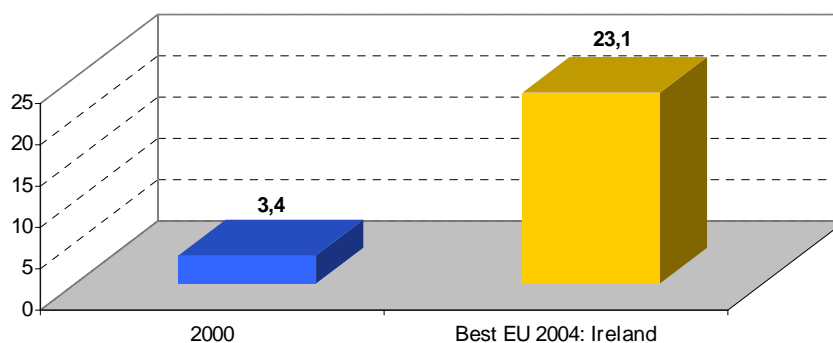

ASSESSMENT BY MALTESE BUSINESS FEDERATION:

Contact the expert: [\(email\)](#)

Overall progress in reforms to adapt education and training systems to new labour market requirements in Malta

Early School Leavers in % of 18-24 years old with at most lower secondary education: Malta

Source: Eurostat

Science & Technology Graduates per 1000 population aged 20-29 years: Malta

Source: Eurostat