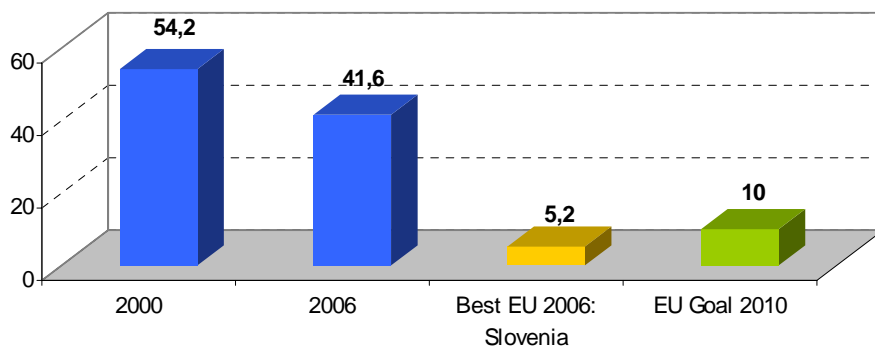

ASSESSMENT BY MALTESE BUSINESS FEDERATION:

Contact the expert: [\(email\)](#)

Overall progress in reforms to adapt education and training systems to new labour market requirements in Malta

Early School Leavers in % of 18-24 years old with at most lower secondary education: Malta

Source: Eurostat

Science & Technology Graduates per 1000 population aged 20-29 years: Malta

Source: Eurostat