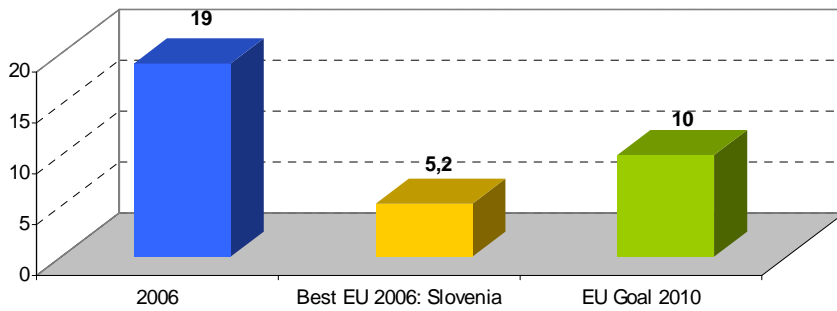

**ASSESSMENT BY LATVIAN BUSINESS FEDERATION:**

Contact the expert: [\(email\)](#)

**Overall progress in reforms to adapt education and training systems to new labour market requirements in Latvia**

Early School Leavers in % of 18-24 years old with at most lower secondary education: Latvia

Source: Eurostat

Science & Technology Graduates per 1000 population aged 20-29 years: Latvia

Source: Eurostat