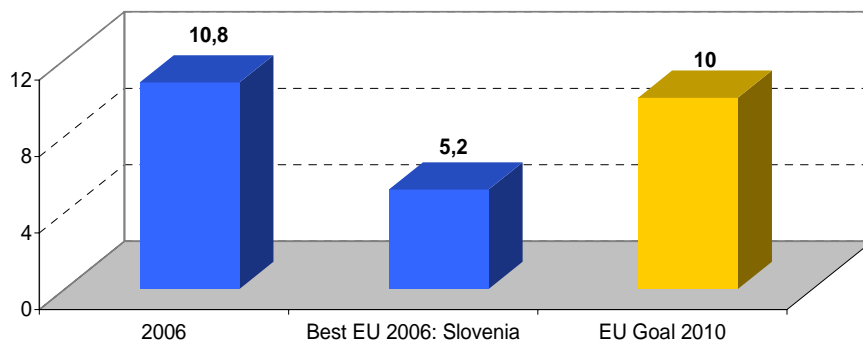

ASSESSMENT BY FINNISH BUSINESS FEDERATION:

Contact the expert: [\(email\)](#)

Overall progress in reforms to adapt education and training systems to new labour market requirements in Finland

Early School Leavers in % of 18-24 years old with at most lower secondary education:
Finland

Source: Eurostat

Science & Technology Graduates per 1000 population aged 20-29 years: Finland

Source: Eurostat