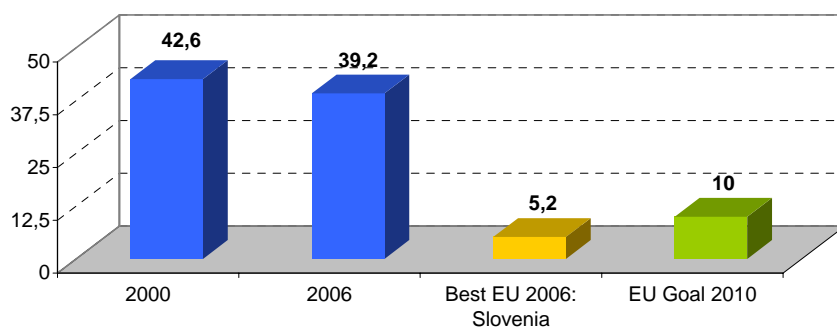

ASSESSMENT BY PORTUGUESE BUSINESS FEDERATION:

Contact the expert: [\(email\)](#)

Overall progress in reforms to adapt education and training systems to new labour market requirements in Portugal

Early School Leavers in % of 18-24 years old with at most lower secondary education: Portugal

Source: Eurostat

Science & Technology Graduates per 1000 population aged 20-29 years: Portugal

Source: Eurostat