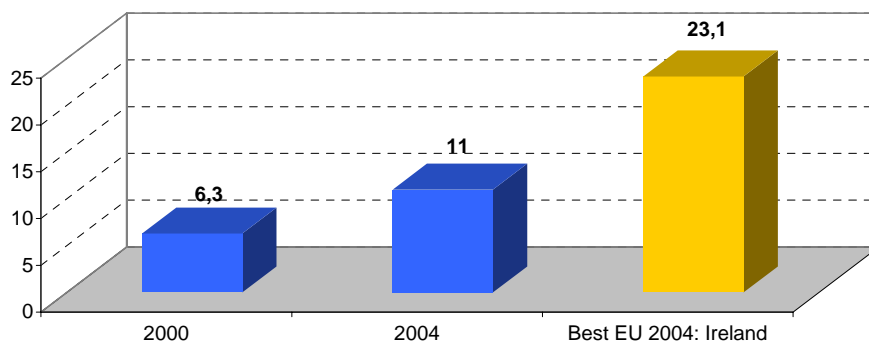

ASSESSMENT BY PORTUGUESE BUSINESS FEDERATION:

Contact the expert: [\(email\)](#)

Overall progress in reforms to adapt education and training systems to new labour market requirements in Portugal

Early School Leavers in % of 18-24 years old with at most lower secondary education: Portugal

Source: Eurostat

Science & Technology Graduates per 1000 population aged 20-29 years: Portugal

Source: Eurostat