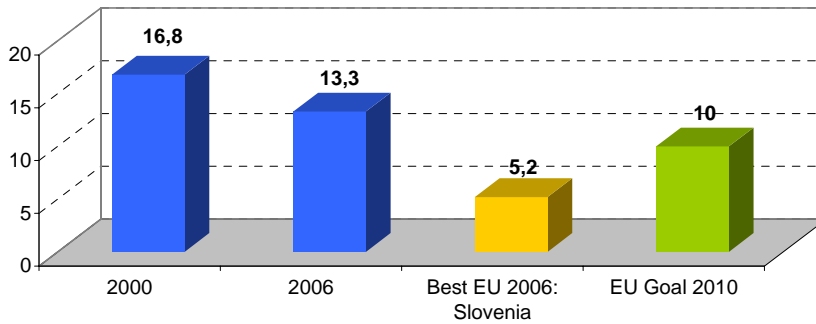

**Early School Leavers in % of 18-24 years old with at most lower secondary education: Luxembourg**

Source: Eurostat

**Science & Technology Graduates per 1000 population aged 20-29 years: Luxembourg**

Source: Eurostat