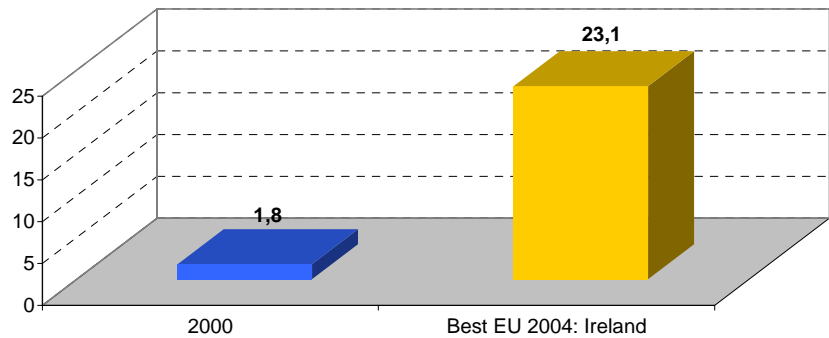

**Early School Leavers in % of 18-24 years old with at most lower secondary education: Luxembourg**

Source: Eurostat

**Science & Technology Graduates per 1000 population aged 20-29 years: Luxembourg**

Source: Eurostat