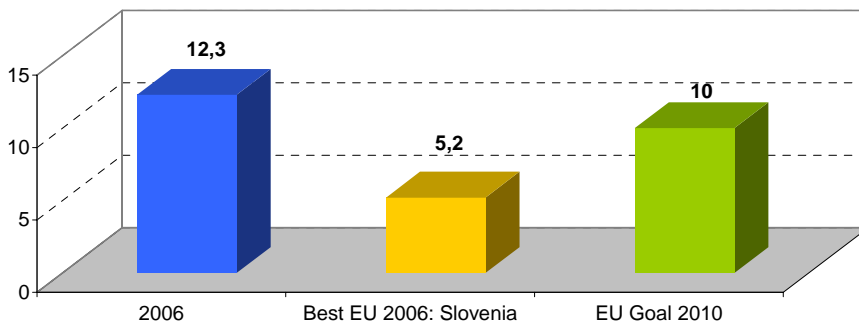

ASSESSMENT BY IRISH BUSINESS FEDERATION:

Contact the expert: [\(email\)](#)

Overall progress in reforms to adapt education and training systems to new labour market requirements in Ireland

Early School Leavers in % of 18-24 years old with at most lower secondary education:
Ireland

Source: Eurostat

Science & Technology Graduates per 1000 population aged 20-29 years: Ireland

Source: Eurostat