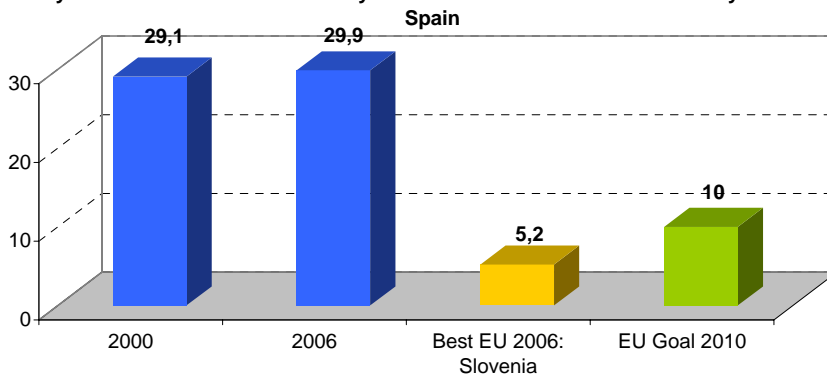

ASSESSMENT BY SPANISH BUSINESS FEDERATION:

Contact the expert: [\(email\)](#)

Overall progress in reforms to adapt education and training systems to new labour market requirements in Spain

Early School Leavers in % of 18-24 years old with at most lower secondary education:

Source: Eurostat

Science & Technology Graduates per 1000 population aged 20-29 years: Spain

Source: Eurostat