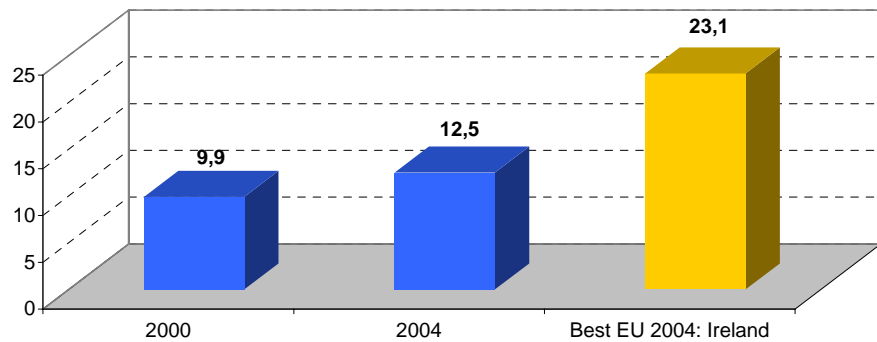

ASSESSMENT BY SPANISH BUSINESS FEDERATION:

Contact the expert: [\(email\)](#)

Overall progress in reforms to adapt education and training systems to new labour market requirements in Spain

Early School Leavers in % of 18-24 years old with at most lower secondary education:

Source: Eurostat

Science & Technology Graduates per 1000 population aged 20-29 years: Spain

Source: Eurostat