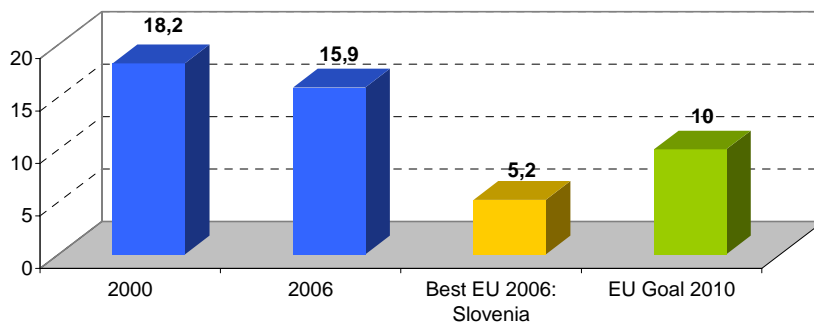

ASSESSMENT BY GREEK BUSINESS FEDERATION:

Contact the expert: [\(email\)](#)

Overall progress in reforms to adapt education and training systems to new labour market requirements in Greece

Early School Leavers in % of 18-24 years old with at most lower secondary education: Greece

Source: Eurostat

Science & Technology Graduates per 1000 population aged 20-29 years: Greece

Source: Eurostat