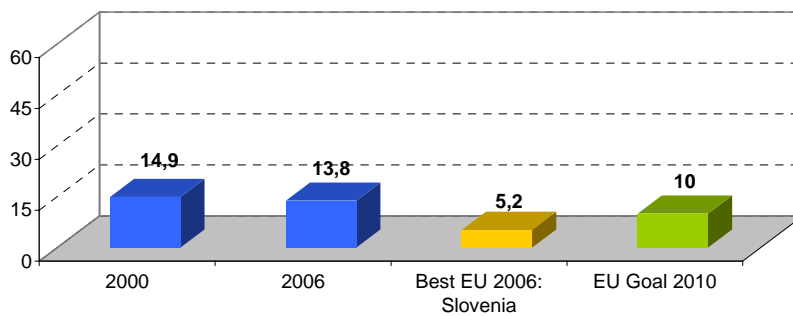

ASSESSMENT BY GERMAN BUSINESS FEDERATIONS:

Contact the expert: [\(email\)](#)

Overall progress in reforms to adapt education and training systems to new labour market requirements in Germany

Early School Leavers in % of 18-24 years old with at most lower secondary education:
Germany

Source: Eurostat

Science & Technology Graduates per 1000 population aged 20-29 years: Germany

Source: Eurostat