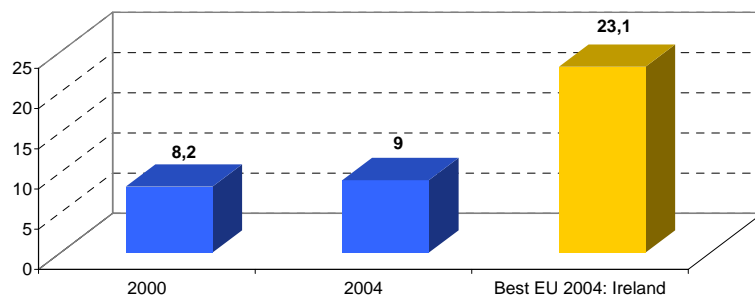

ASSESSMENT BY GERMAN BUSINESS FEDERATIONS:

Contact the expert: [\(email\)](#)

Overall progress in reforms to adapt education and training systems to new labour market requirements in Germany

Early School Leavers in % of 18-24 years old with at most lower secondary education:
Germany

Source: Eurostat

Science & Technology Graduates per 1000 population aged 20-29 years: Germany

Source: Eurostat