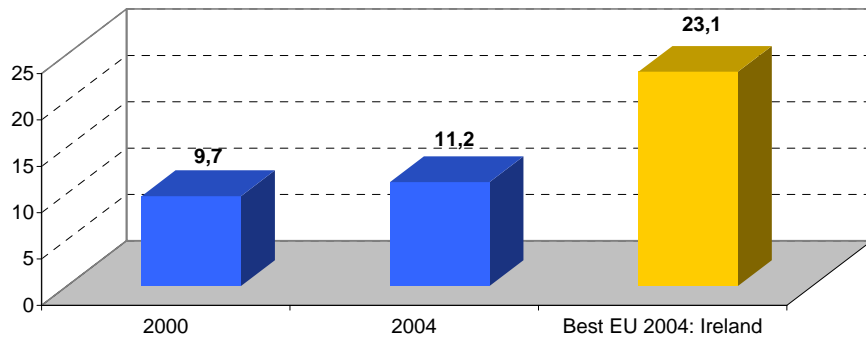

ASSESSMENT BY BELGIAN BUSINESS FEDERATION:

Contact the expert: [\(email\)](#)

Overall progress in reforms to adapt education and training systems to new labour market requirements in Belgium

Early School Leavers in % of 18-24 years old with at most lower secondary education: Belgium

Source: Eurostat

Science & Technology Graduates per 1000 population aged 20-29 years: Belgium

Source: Eurostat