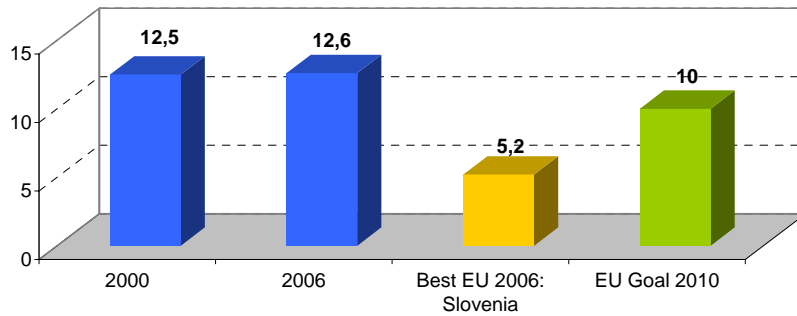

ASSESSMENT BY BELGIAN BUSINESS FEDERATION:

Contact the expert: [\(email\)](#)

Overall progress in reforms to adapt education and training systems to new labour market requirements in Belgium

Early School Leavers in % of 18-24 years old with at most lower secondary education: Belgium

Source: Eurostat

Science & Technology Graduates per 1000 population aged 20-29 years: Belgium

Source: Eurostat